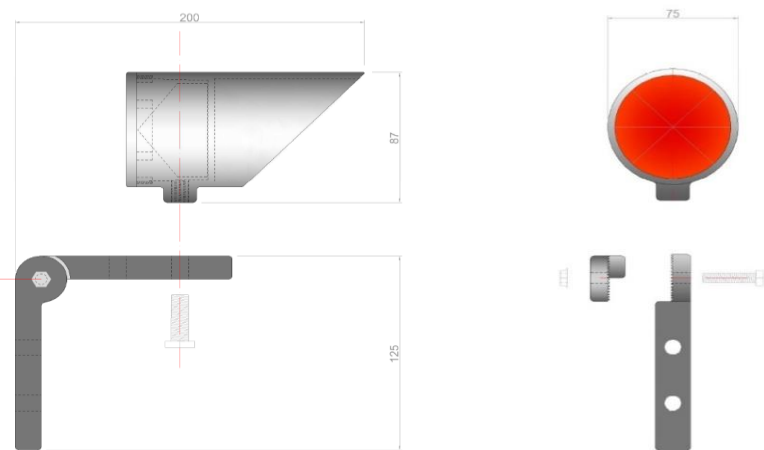

**TECHNICAL FEATURES**

- ✓ Reflective quartz: 62 mm;
- ✓ Accuracy: 5";
- ✓ Quartz color: bronze;
- ✓ Frame material: anodized aluminium;
- ✓ Measuring range: >2000 m;
- ✓ Mounting: use 10 mm diameter plugs.

The macro prism is made up of a 62 mm precision reflecting quartz in copper color with special protective frame, and L-shaped mounting bracket.

weather conditions, such as rain, sunrays, snow as well as vandalism.

Aluminum structure, RAL-7004 painted, complete with M10 steel bolt for anchoring the prism frame on the L-shaped mounting bracket.

The L-shaped bracket allows the prism to rotate on the fixing bolt so it can be oriented in all possible space directions.

Ideal use is in fixed installations on spots to be monitored.

The frame protects the prism from

**DIMENSIONS**

**CE** product compliant with European directives

We reserve the right to carry out modifications to our products and their